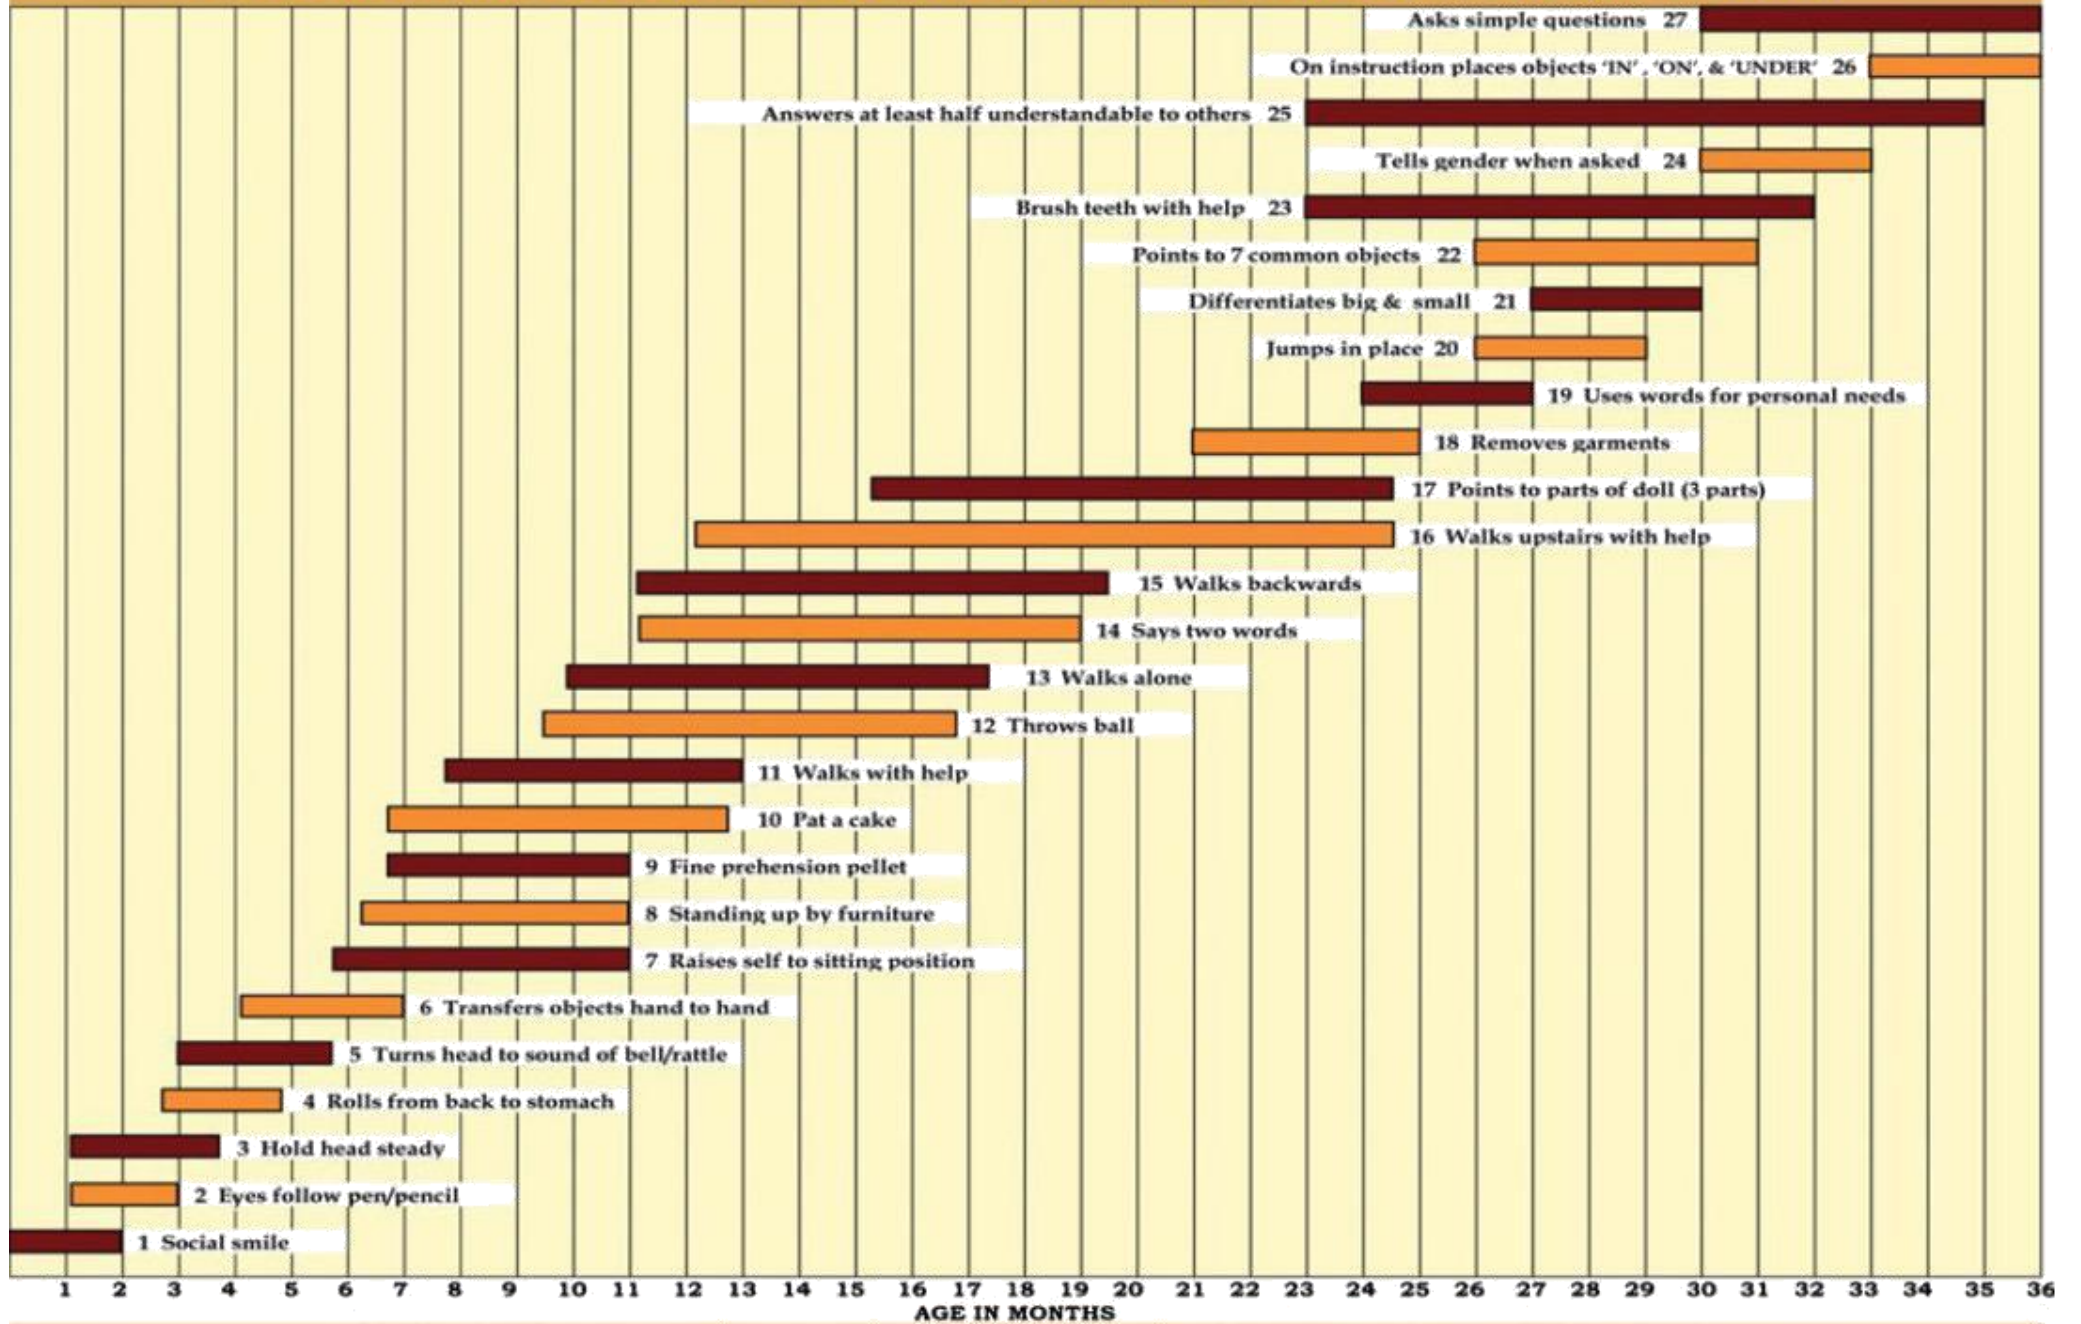

TRIVANDRUM DEVELOPMENTAL SCREENING CHART (TDSC) 0-3 YEARS

TRIVANDRUM DEVELOPMENTAL SCREENING CHART (TDSC) 3 – 6 YEARS